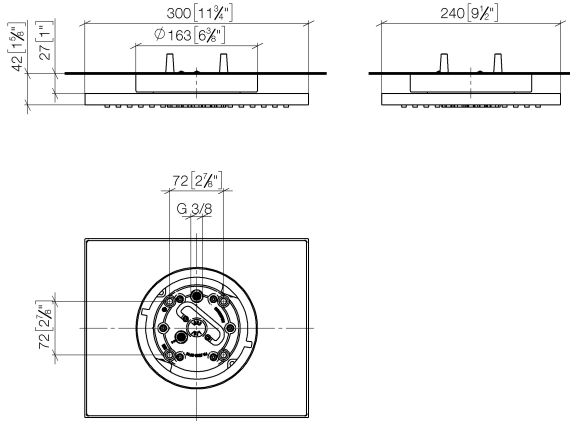

**Rain shower for surface-mounted ceiling installation 300 x 240 mm - Chrome**

IMO

28 041 980

Fits: IMO, LULU, MEM, CL.1, CYO

- rain shower 300 x 240mm
- PURE RAIN, max. flow rate 12 l/min (at 3 bar)
- PURIFY RAIN, max. flow rate 6 l/min (at 3 bar)
- Distance to ceiling from bottom edge of shower 40 mm
- with anti-scale system
- For simultaneous control of the jet types, we recommend the xTool thermostat module
- Not suitable for use in a steam room.

**Required miscellaneous**

**Concealed ceiling installation box 35 041 970 90 with ceiling fixing -**

- min. recess depth 90 mm
- max. recess depth 115 mm
- 2x female thread 1/2" outlet
- concealed rough parts

28 041 980

mm [inches]

Flow rate chart

Certificates

LGA\_38401.

28 041 980

### Spare parts list

No.	Item Number	Name	Quantity used	Delivery time
1	90 17 20 263 00 90	fixing set	1	2
2	90 24 03 309 01 90	connection	1	2
3	90 24 03 309 00 90	connection	1	2