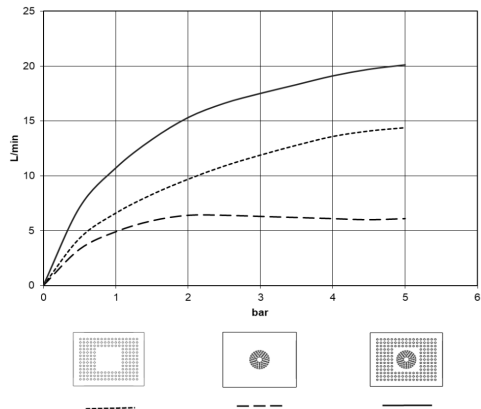

**Rain shower for surface-mounted ceiling installation 300 x 240 mm - Chrome**

IMO

28 041 980

Fits: IMO, LULU, MEM, CL.1, CYO

- rain shower 300 x 240mm
- PURE RAIN, max. flow rate 12 l/min (at 3 bar)
- PURIFY RAIN, max. flow rate 6 l/min (at 3 bar)
- Distance to ceiling from bottom edge of shower 40 mm
- with anti-scale system
- For simultaneous control of the jet types, we recommend the xTool thermostat module
- Not suitable for use in a steam room.

**Required miscellaneous**

**Concealed ceiling installation box 35 041 970 90 with ceiling fixing -**

- min. recess depth 90 mm
- max. recess depth 115 mm
- 2x female thread 1/2" outlet
- concealed rough parts

28 041 980

mm [inches]

Flow rate chart

Certificates

LGA\_38401.

28 041 980